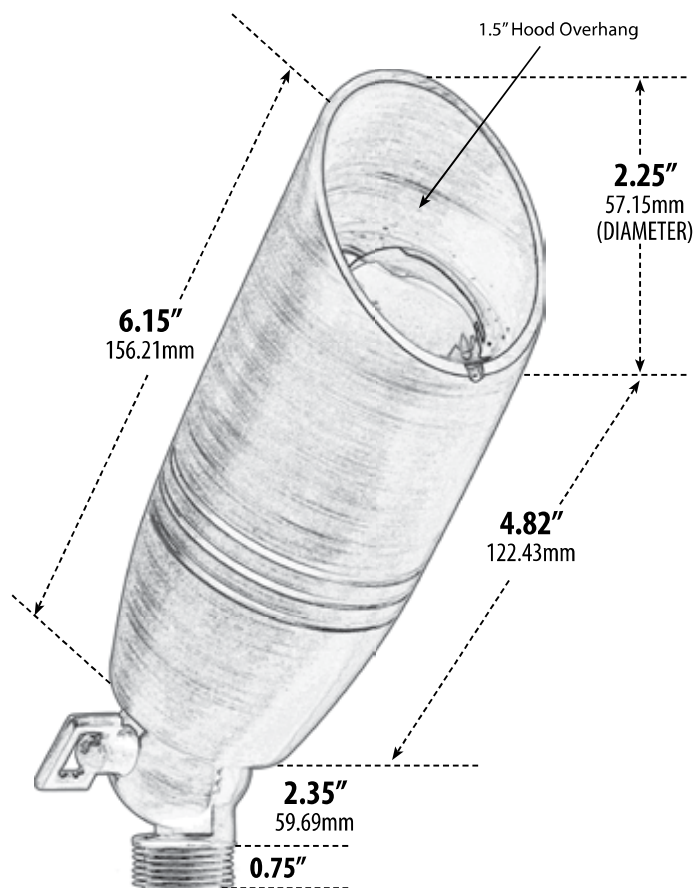

LV235

DIRECTIONAL SPOT LIGHT WITH HOOD

- ▶ **Material:** Brass
- ▶ **Lens:** Clear, Convex, Heat Resistant, Tempered Glass
- ▶ **Lamp:** MR16 Bi-Pin Base (50W Maximum)

| MODEL NUMBER | LAMP TYPE | ILLUMINANT TYPE | WATTS (W) | VOLTS (V) | LAMP(S) INCLUDED? |
|--------------|-----------|-----------------|-----------|-----------|-------------------|
| LV235 | MR16 | HALOGEN | 20 | 12 | YES |
| LV-LED235 | MR16-LED | 3 LEDs | 3 | 12 | YES |

Pre-wired with UL Listed Direct Burial Wire/Cable

- ▶ **Adjustable Knuckle with 1/2" NPT**
- ▶ **Ground Spike Included for Installation**
- ▶ **Connector Available:** P-CN01 (sold separately)
- ▶ **Available Finish:** Polished Brass, Weathered Brass
- ▶ **ETL Approved**

Overall Dimensions:
8.25"H x 2.25"W x 7.5"D

Maximum Height: 8.25"
Minimum Height: 2.5"
Width: 2.25"
Maximum Depth: 7.5"
Minimum Depth: 3.0"

Weight: 1.0 lbs

Box Dimensions: 9.0"W x 3.00"H x 4.50"D

DABMAR
LIGHTING