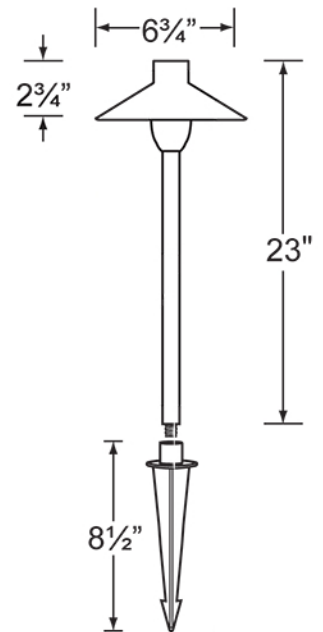

PRODUCT SPECIFICATION SHEET

LBE-649-AB

Specifications:

- Stem & Shade:** Corrosion Resistant Cast Brass.
- Finish:** **AB - Antique Bronze.** AB finish may vary due to toning process.
- Lens:** Clear heat resistant glass.
- Socket:** Ceramic bi-pin socket.
- Lamp:** 20W max halogen 12V G4. LED compatible.
- Wiring:** Prewired with 3-ft of 18-2 direct burial wire. Wire connectors available seperately.
- Gasket:** Silicone o-ring for water tight sealing.
- Mounting Spike:** Injection molded spike included.
- Transformer:** 12V Transformer required.
- Warranty:** 10 year limited warranty on housing against manufacturer's defects.