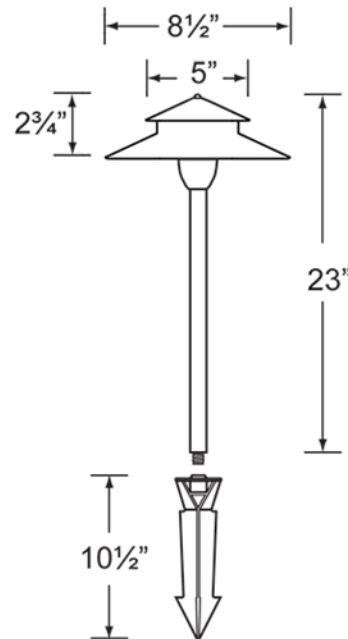

PRODUCT SPECIFICATION SHEET

LBE-27-AB

Specifications:

- Stem & Shade:** Corrosion Resistant Cast Brass.
- Finish:** **AB - Antique Bronze.** AB finish may vary due to toning process.
- Lens:** Clear heat resistant glass.
- Socket:** Ceramic bi-pin socket.
- Lamp:** 20W max halogen 12V G4. LED compatible.
- Wiring:** Prewired with 3-ft of 18-2 direct burial wire. Wire connectors available seperately.
- Gasket:** Silicone o-ring for water tight sealing.
- Mounting Spike:** Injection molded spike included.
- Transformer:** 12V Transformer required.
- Warranty:** 10 year limited warranty on housing against manufacturer's defects.