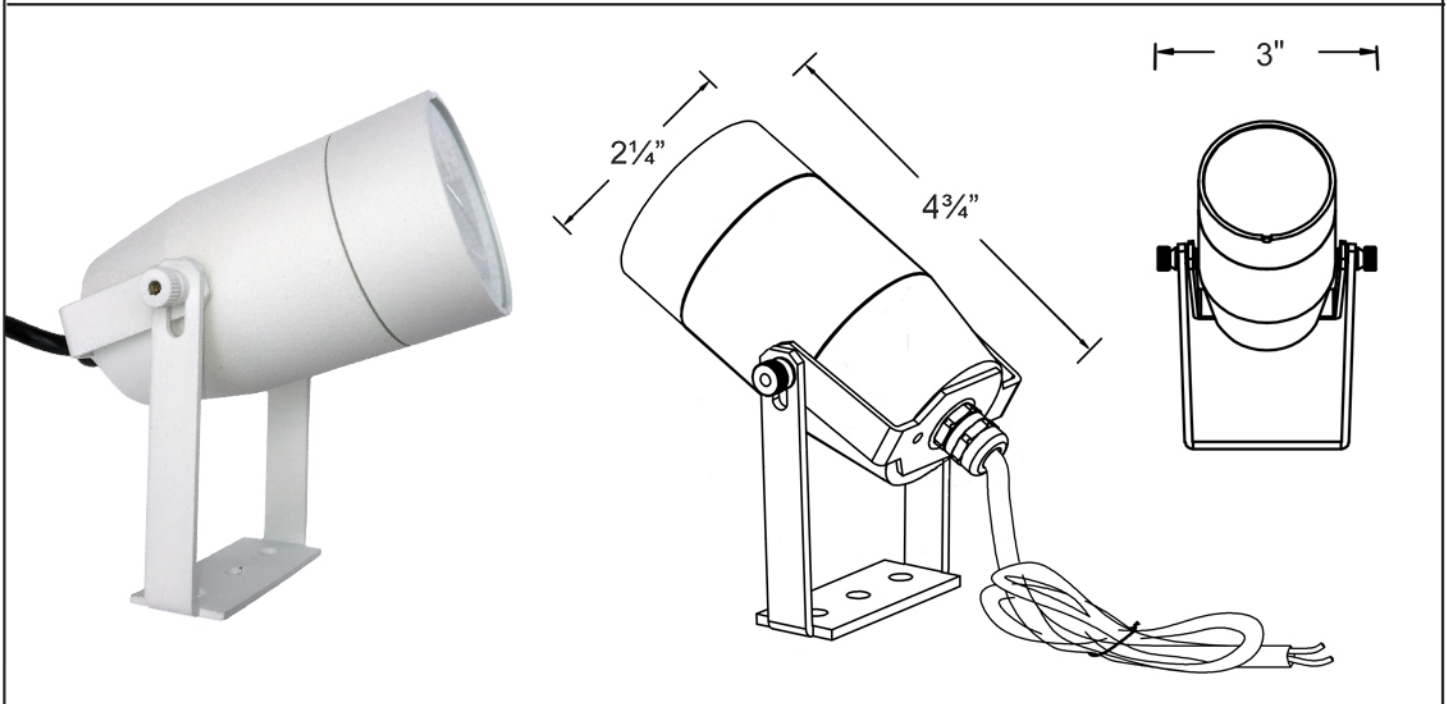

Type: _____

Model: _____

Project: _____

SPECIFICATION SHEET

PRODUCT # : LBE-2236-WH

Fixture Specifications:

Housing: Die-cast aluminum.

Finish : **WH- Textured White.** White powder-coat.

Lens: Clear, tempered and heat resistant flat glass.

Socket: Top grade ceramic bi-pin socket with stainless steel retention spring.

Lamp: 12V, MR-16 halogen, 35W max.

Gasket: Silicone "O" ring seals faceplate to housing providing weather tight protection.

Wiring: Fixture is prewired with a 3-ft 18-2 SJT-W direct burial cord. Wire connector available seperately.

Mounting: Adjustable bracket included.

Electrical Notes: A remote 12V transformer required.

Warranty: 1 Year Limited warranty on all aluminum fixtures against manufacturer's defects.