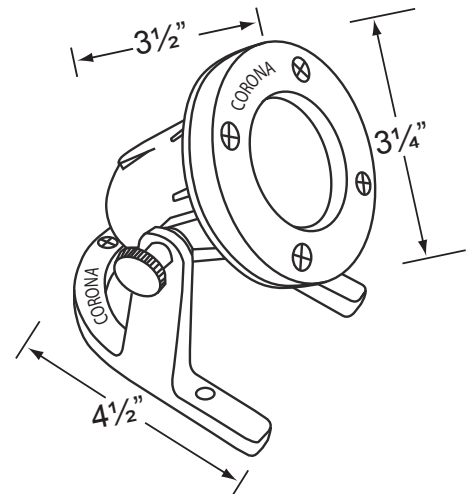

## PRODUCT # : CL-307-AB

• Underwater

• Cast Brass

### Fixture Specifications:

**Housing:** Corrosion resistant cast brass.  
**Face Plate:** Cast brass with stainless steel screws.  
**Finish :** **AB- Antique Bronze.** Natural toning process. AB finish will vary due to artistic process.  
**Lens:** Clear, tempered, and heat resistant glass.  
**Socket:** Top grade loose ceramic bi-pin socket, spring loaded design.  
**Lamp:** 12V, MR-16 halogen, 50W max. L-BAB-C20 (20w) standard. See below for available LED lamps.  
**Gasket:** Silicone "O" ring seals faceplate to housing providing water tight protection.

**Wiring:** Fixture is prewired with a 30-ft 16-2 SJT-W water resistant cord.  
**Mounting:** Fully adjustable arms with solid brass thumb screws to provide light aiming. Fixture is mounted on a heavy duty brass bracket for a firm and stable underwater placement.  
**Electrical Notes:** A remote 12V transformer required, may be ordered to Corona Lighting separately. Voltage range for 12V halogen lamps are 11V-12.5V. Voltage range for LED lamps are 9V-17V.  
**Warranty:** Limited lifetime warranty on fixture against manufacturer's defects.