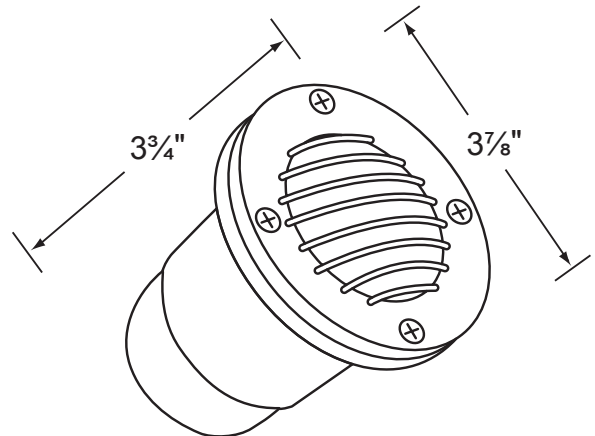

SPECIFICATION SHEET

PRODUCT # : CL-226-AB

• Well Lights

• Cast Brass

Fixture Specifications:

- Housing:** Cast Brass
- Finish :** **AB- Antique Bronze.**
Natural toning process. AB finish will vary due to artistic process.
- Lens:** Clear, tempered and heat resistant convex glass. Extra flat lens included.
- Socket:** Top grade ceramic bi-pin socket with retention clip.
- Lamp:** 12V, MR-16 halogen, 50W max. L-BAB-C20 (20w) standard. See below for available LED lamps.
- Gasket:** Silicone "O" ring seals faceplate to housing providing weather tight protection.

- Wiring:** Fixture is prewired with a 3-ft 18-2 SJT-W direct burial cord. Wire connector available seperately. Gel filled wire nut CX-854 may be ordered to Corona Lighting.
- Mounting:** In-ground direct burial or concrete encasement.
- Electrical Notes:** A remote 12V transformer required, may be ordered to Corona Lighting seperately. Voltage range for 12V halogen lamps are 11V-12.5V Voltage range for LED lamps are 9V-17V.
- Warranty:** Limited lifetime warranty on brass fixture against manufacturer's defects.

LED
3.5W, and 5W

AVAILABLE LED LAMPS

LAMP NUMBER	WATTS	BRAND	BEAM		COLOR & TEMP.	ORDER CODE
			SPREAD	LUMEN		
L-EDMR16-EP-3W-FL	3.5	EPISTAR	45° Flood	210	WW 2700K	MR16-EP-3W-FL
L-EDMR16-EP-5W-FL	5	EPISTAR	45° Flood	270	WW 2700K	MR16-EP-5W-FL
L-EDMR16-3W-WW-SP	3.5	CREE	15° Spot	210	WW 2700K	MR16-3W-WW-SP
L-EDMR16-3W-WW-FL	3.5	CREE	45° Flood	210	WW 2700K	MR16-3W-WW-FL
L-EDMR16-3W-WW-WF	3.5	CREE	60° Wide Flood	210	WW 2700K	MR16-3W-WW-WF
L-EDMR16-5W-WW-SP	5	CREE	15° Spot	270	WW 2700K	MR16-5W-WW-SP
L-EDMR16-5W-WW-FL	5	CREE	45° Flood	270	WW 2700K	MR16-5W-WW-FL
L-EDMR16-5W-WW-WF	5	CREE	60° Wide Flood	270	WW 2700K	MR16-5W-WW-WF