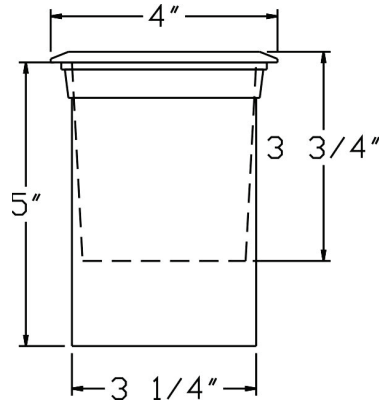

Catalog#: 5010S
MR16 WELL LIGHT W/ SQUARE S/S COVER

Category Landscape Lighting
Page [G28](#)

Specifications:

- Voltage 12 Volts
- Lamp type: MR16 Lamp Included, 35W Max.
- Socket Premium grade Porcelain socket with Nickel contacts and Teflon-jacketed wire leads
- Gasket Sealed with high grade weatherproof Silicone Gasket
- Wiring Pre-wired with 24" SJT Cord
- Accessories Square Stainless Steel Cover on PVC Sleeve
- Document [Installation Instructions](#)
- Certifications 

Cat. No.	UPC
5010S	615624268097