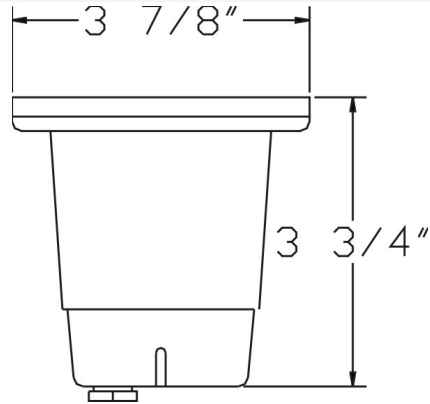

Catalog#: 5010
MR16 SPOT/WELL FIXTURE

Category Landscape Lighting

Page [G22](#)

Specifications:

Material	Cast Aluminum
Voltage	12 Volts
Lamp type:	MR16 20W Lamp Included, 35W Max.
Lens type	Tempered Glass Lens
Socket	Premium grade Porcelain socket with Nickel contacts and Teflon-jacketed wire leads
Gasket	Sealed with high grade weatherproof Silicone Gasket
Wiring	Pre-wired with 24" SJT Cord
Accessories	Optional Adjustable Direction Lamp Bracket
Document	Installation Instructions
Certifications	