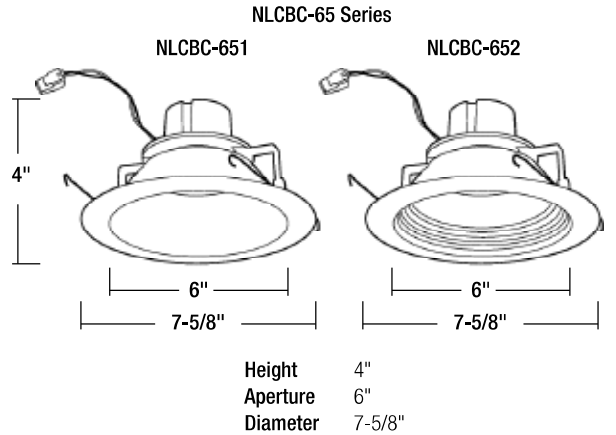

CONSTRUCTION

Trim: Aluminum spun reflector (NLCBC-651) with deep set diffused lens for excellent visual comfort while providing high lumen output.

Aluminum spun baffle trim (NLCBC-652) with deep grooves to reduce aperture glare while providing high lumen output.

Lens: Shatter proof diffused poly carbonate lens.

RETROFIT

Cobalt Series Downlights include NRA-211 Medium Base screw-in socket for retrofitting into existing Medium Base downlight housings.

ELECTRICAL SYSTEM

Voltage: 120VAC

Current: 270mA

Power Consumption: 16.6 Watts

Light Source: Cree COB

Lumens: 1000 lm

CRI: 95 CRI

LED Driver: Built-in driver

Operating Temperature: 0°C to 75°C ambient temperature

Life Expectancy: 50,000 hours

Dimmable

Nora LED Cobalt Series works with standard leading and trailing edge dimming technologies. Dimming with trailing-edge dimmers (electronic) are 5-100% and for leading-edge dimmers (incandescent) 10-100%. There may be some cases that require more than one lighting fixture to be used to meet minimum dimmer load. Consult with dimmer manufacturer.

LABELS & LISTINGS

cULus Wet Label Listed

Title 24 Compliant

Energy Star Rated

6" Cobalt 95CRI Recessed Retrofit Downlight

Catalog No.	Color Temp.	Finish
☐ NLCBC-651 = Reflector	☐ 27 = 2700K	☐ BZ = Bronze
☐ NLCBC-652 = Baffle	☐ 30 = 3000K	☐ DW* = Diffused Clear / White
	☐ 40 = 4000K	☐ HZW* = Haze / White
		☐ WW = White

*Finish only available on Reflector Style

DIMENSIONS

NRA-211 Medium Base screw-in socket Included with every Cobalt Series for retrofitting into existing Medium Base Downlight Housings

FINISHES

Bronze (BZ) - Bronze Refl. or Baffle with Bronze Flange

Diffused Clear (DW) - Diffused Refl. with White Flange

Haze (HZW) - Haze Refl with White Flange

White (WW) - White Refl. or Baffle with White Flange

COMPATIBLE DIMMERS

Manufacturer:	Model Number
Leviton	IPE04 6161 IP106-1LZ ZP260QEW DVCL153P TGCL-153P S600P CT103P MAELV600 FAELV500
Lightolier Lutron	

COMPATIBLE HOUSINGS

FireBox	
☐ NFBIC-6LMRAT	6" LED Diamond 2-Hour Fire Rated IC / Non-IC Air-Tight, 120V
☐ NFBIC-6INCAT	6" ICAT Fire Box
New Construction	
☐ NHIC-17QAT	6" ICAT Line Voltage
☐ NHIC-17QNBAT	6" ICAT Line Voltage (No Bracket)
☐ NH-26Q	6" Line Voltage
☐ NH-26QNB	6" Line Voltage (No Bracket)
☐ NHIC-6G24ATFL	6" ICAT GU24 (Specify NRA-212 adaptor separately)
☐ NHIC-6LMRAT	6" ICAT Dedicated LED
☐ NHIC-6LMRAT/277	6" ICAT Dedicated LED, 277V
☐ NHIC-27LMRAT	6" IC AT Shallow Dedicated Housing
Remodel	
☐ NHRIC-17QAT	6" ICAT Line Voltage
☐ NHRIC-17QNBAT	6" ICAT Line voltage (No Bracket)
☐ NHR-26Q	6" Line Voltage
☐ NHRIC-6G24ATFL	6" ICAT GU24 (Specify NRA-212 adaptor separately)
☐ NHRIC-6LMRAT	6" ICAT Dedicated LED
☐ NHRIC-27LMRAT	6" IC AT SHallow Remodel Dedicated Housing

Create a complete Item number: Example: NLCBC-65127WW 6" Cobalt with Smooth White Reflector and flange - 2700K.